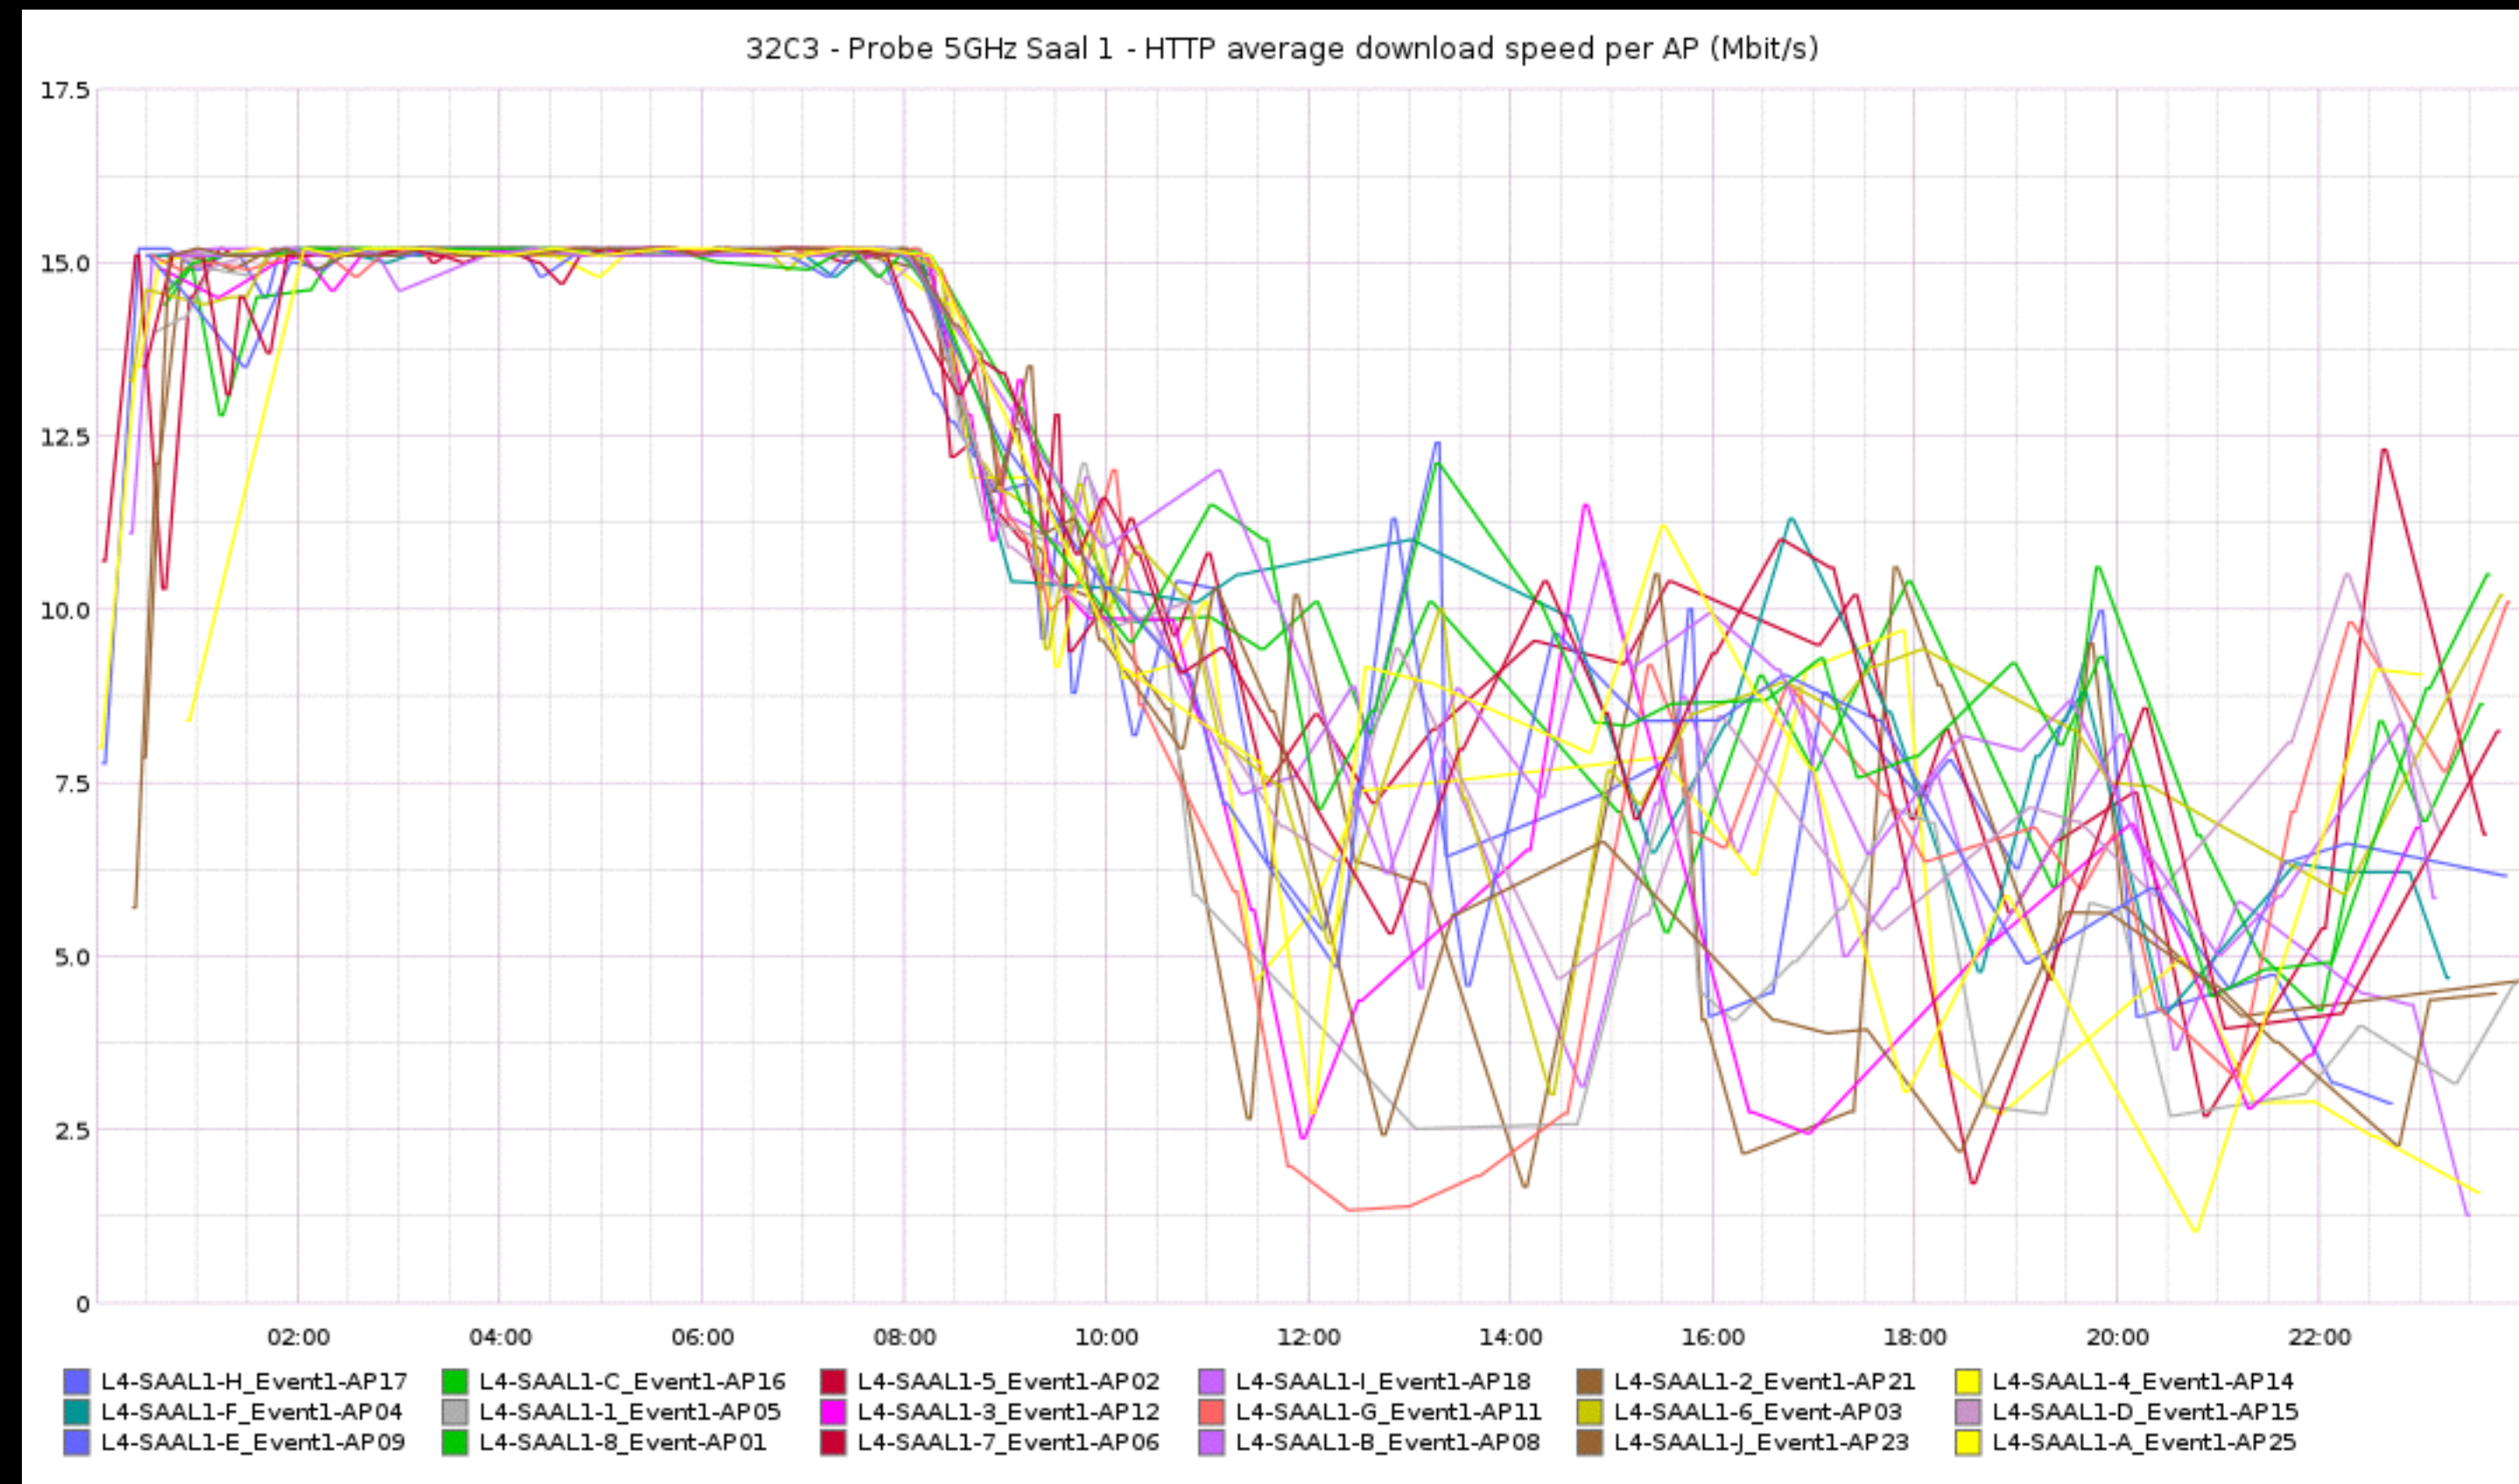

Obligatory device statistics

1. Linux: 4656 (24.1%)
2. Android: 3396 (17.6%)
3. Apple iPhone: 2701 (14%)
4. Apple Mac: 2050 (10.6%)
5. Apple iPad: 637 (3.3%)
6. Windows 7: 400 (2.1%)
7. Motorola Nexus 5: 387 (2%)
8. Intel Corporate: 374 (1.9%)
9. Windows 10: 367 (1.9%)
10. Google Nexus 4: 270 (1.4%)

WiFi traffic stats

- Average of 3Gbit/s (rx+tx)
- Peak of 4.5Gbit/s (rx+tx)
- Peak of 1.75Gbit/s (rx+tx) in Saal 1 & 2

5GHz airtime usage in Saal 1

WiFi probes deployed

- Deployed 5 OpenWRT & wpa_supplicant-based probes in main rooms
- Automated tests for ICMP, DHCP, HTTP, 802.1X, etc