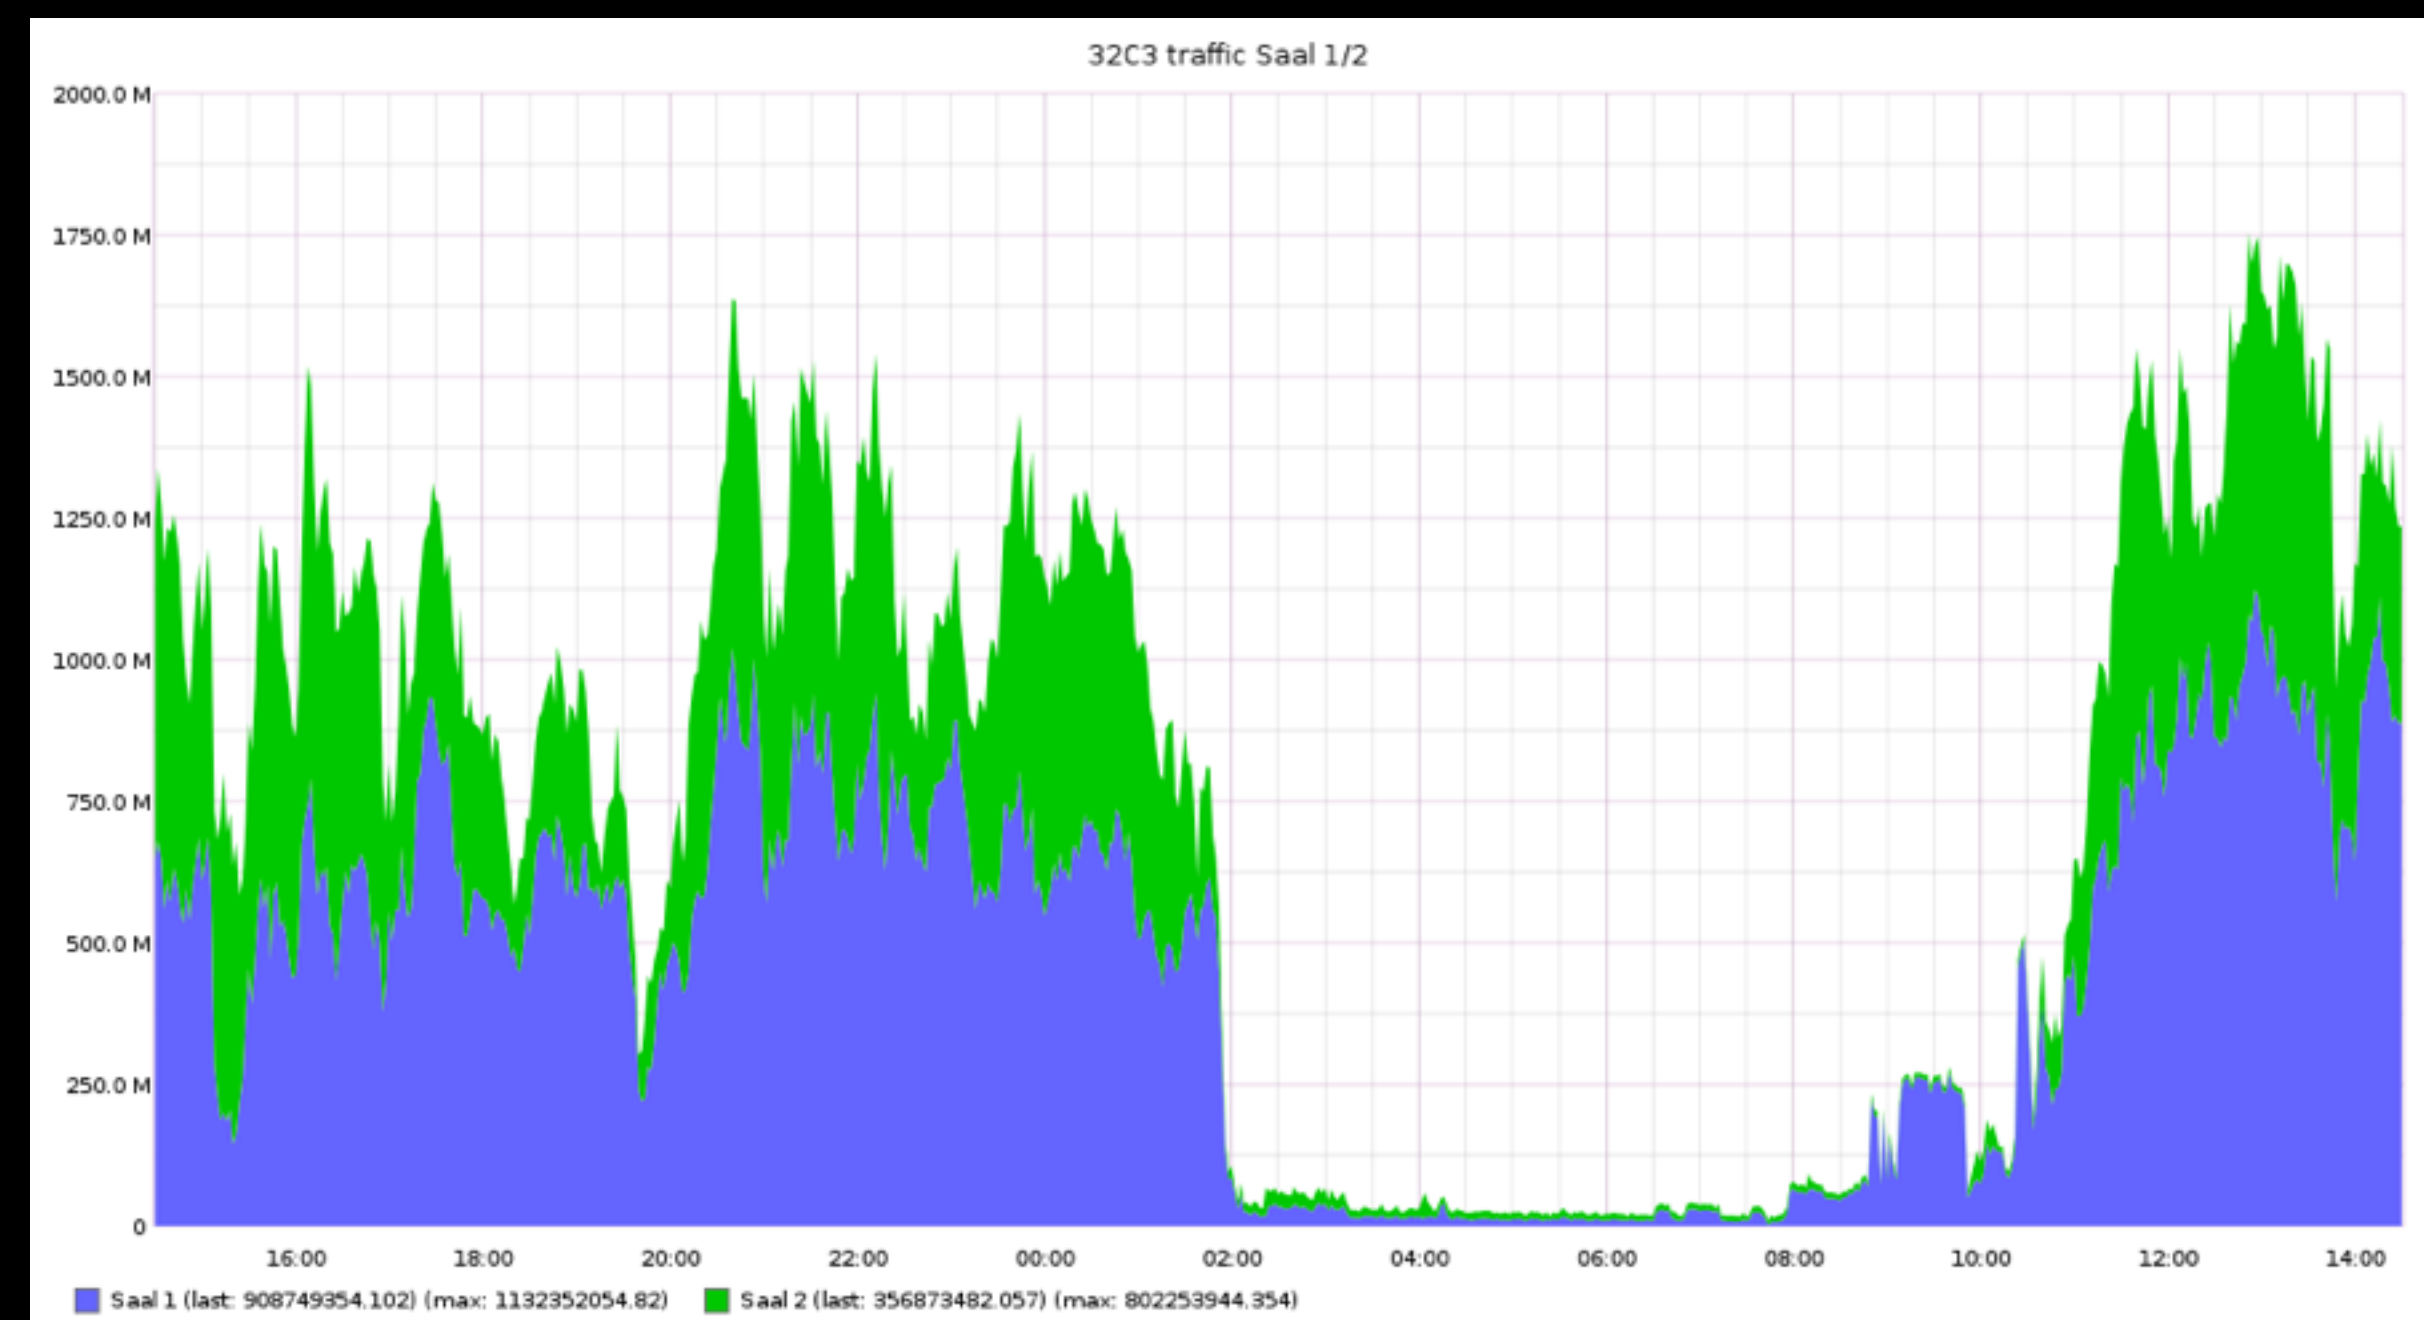

- Android App + Apple + Windows profiles available for 802.1X network this year

Obligatory username statistics

1. anonymous: 1609 (17.3%)
2. 32c3: 886 (9.5%)
3. 32C3: 677 (7.3%)
4. edward: 347 (3.7%)
- ...
7. penis: 82 (0.9%)

WiFi traffic stats

- Average of 3Gbit/s (rx+tx)
- Peak of 4.5Gbit/s (rx+tx)
- Peak of 1.75Gbit/s (rx+tx) in Saal 1 & 2

5GHz airtime usage in Saal 1

WiFi probes deployed

- Deployed 5 OpenWRT & wpa_supplicant-based probes in main rooms
- Automated tests for ICMP, DHCP, HTTP, 802.1X, etc