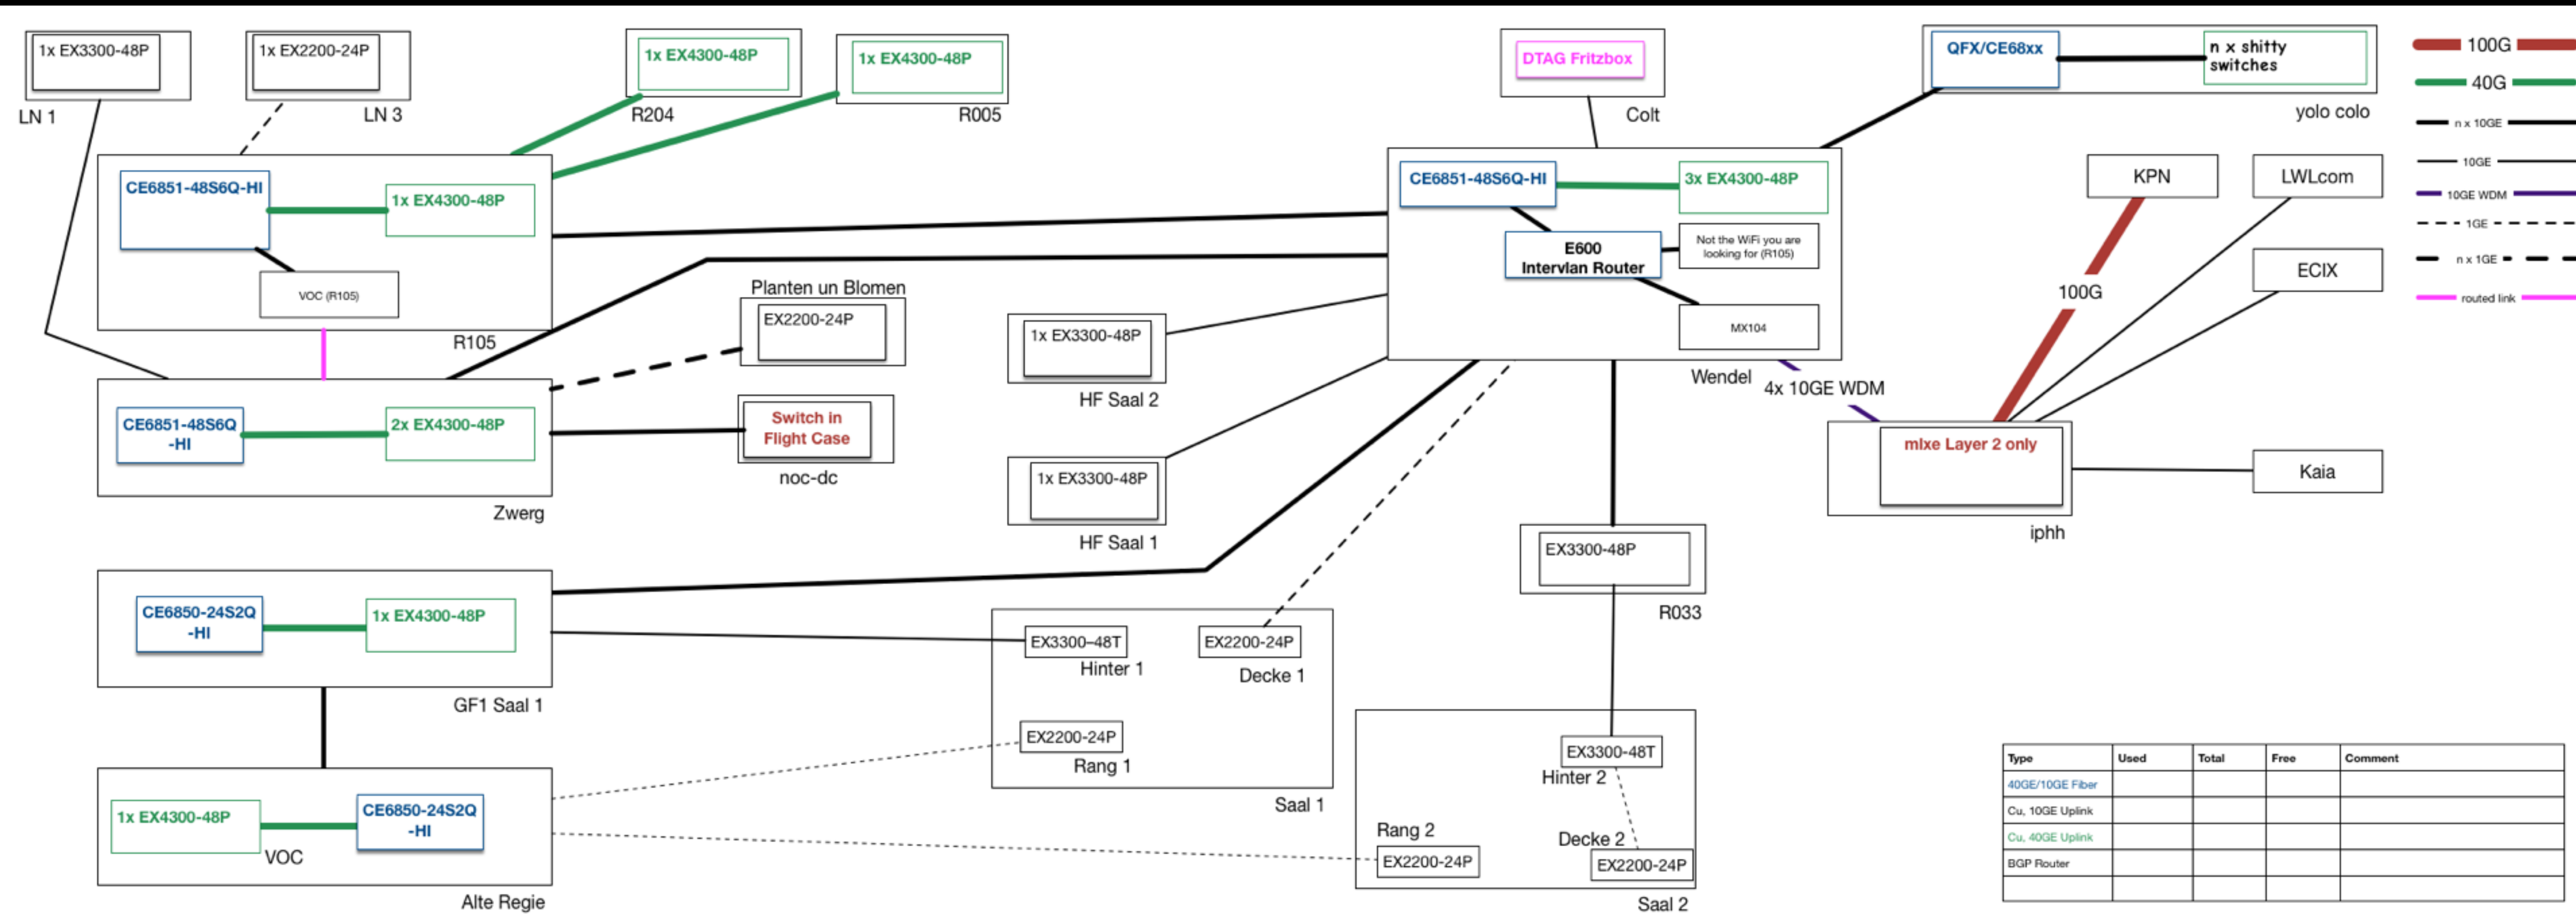

32C3 NOC Review

Fritz!Box Edition

Leon, Marcus

Backbone
No sauna this year

Operations
Center

SAPocalypse now - Emergency planning

- much phone calls, many offers, such wow
- A lot of help from:
 - teamix
 - Huawei/TenICT
 - SecureLink
 - ecix

Backbone Equipment in use

- Huawei Fritzbox Cloud Engine 6800
- Juniper Fritzbox EX4300
- Juniper Fritzbox EX3300
- Juniper Fritzbox EX2200
- Juniper Fritzbox MX104 and MX80
- Force10 Fritzbox E600
- Brocade Fritzbox MLXe8

Tier 1 Problems

- Such uplinks:
 - 10GE Deutsche Telekom (CCH)
 - 10GE ECIX (IPHH)
 - 10GE Kaia Global
 - 10GE KPN
 - 10GE LWLcom

Network turbulences

- we finally broke the E600
- DDoS on Yolo Colo
- 100GE turnup with KPN
- IPv6 routing issues with Huawei
- People trying to be funny with our monitoring host

WiFi traffic stats

- Average of 3Gbit/s (rx+tx)
- Peak of 4.5Gbit/s (rx+tx)
- Peak of 1.75Gbit/s (rx+tx) in Saal 1 & 2

5GHz airtime usage in Saal 1

WiFi probes deployed

- Deployed 5 OpenWRT & wpa_supplicant-based probes in main rooms
- Automated tests for ICMP, DHCP, HTTP, 802.1X, etc