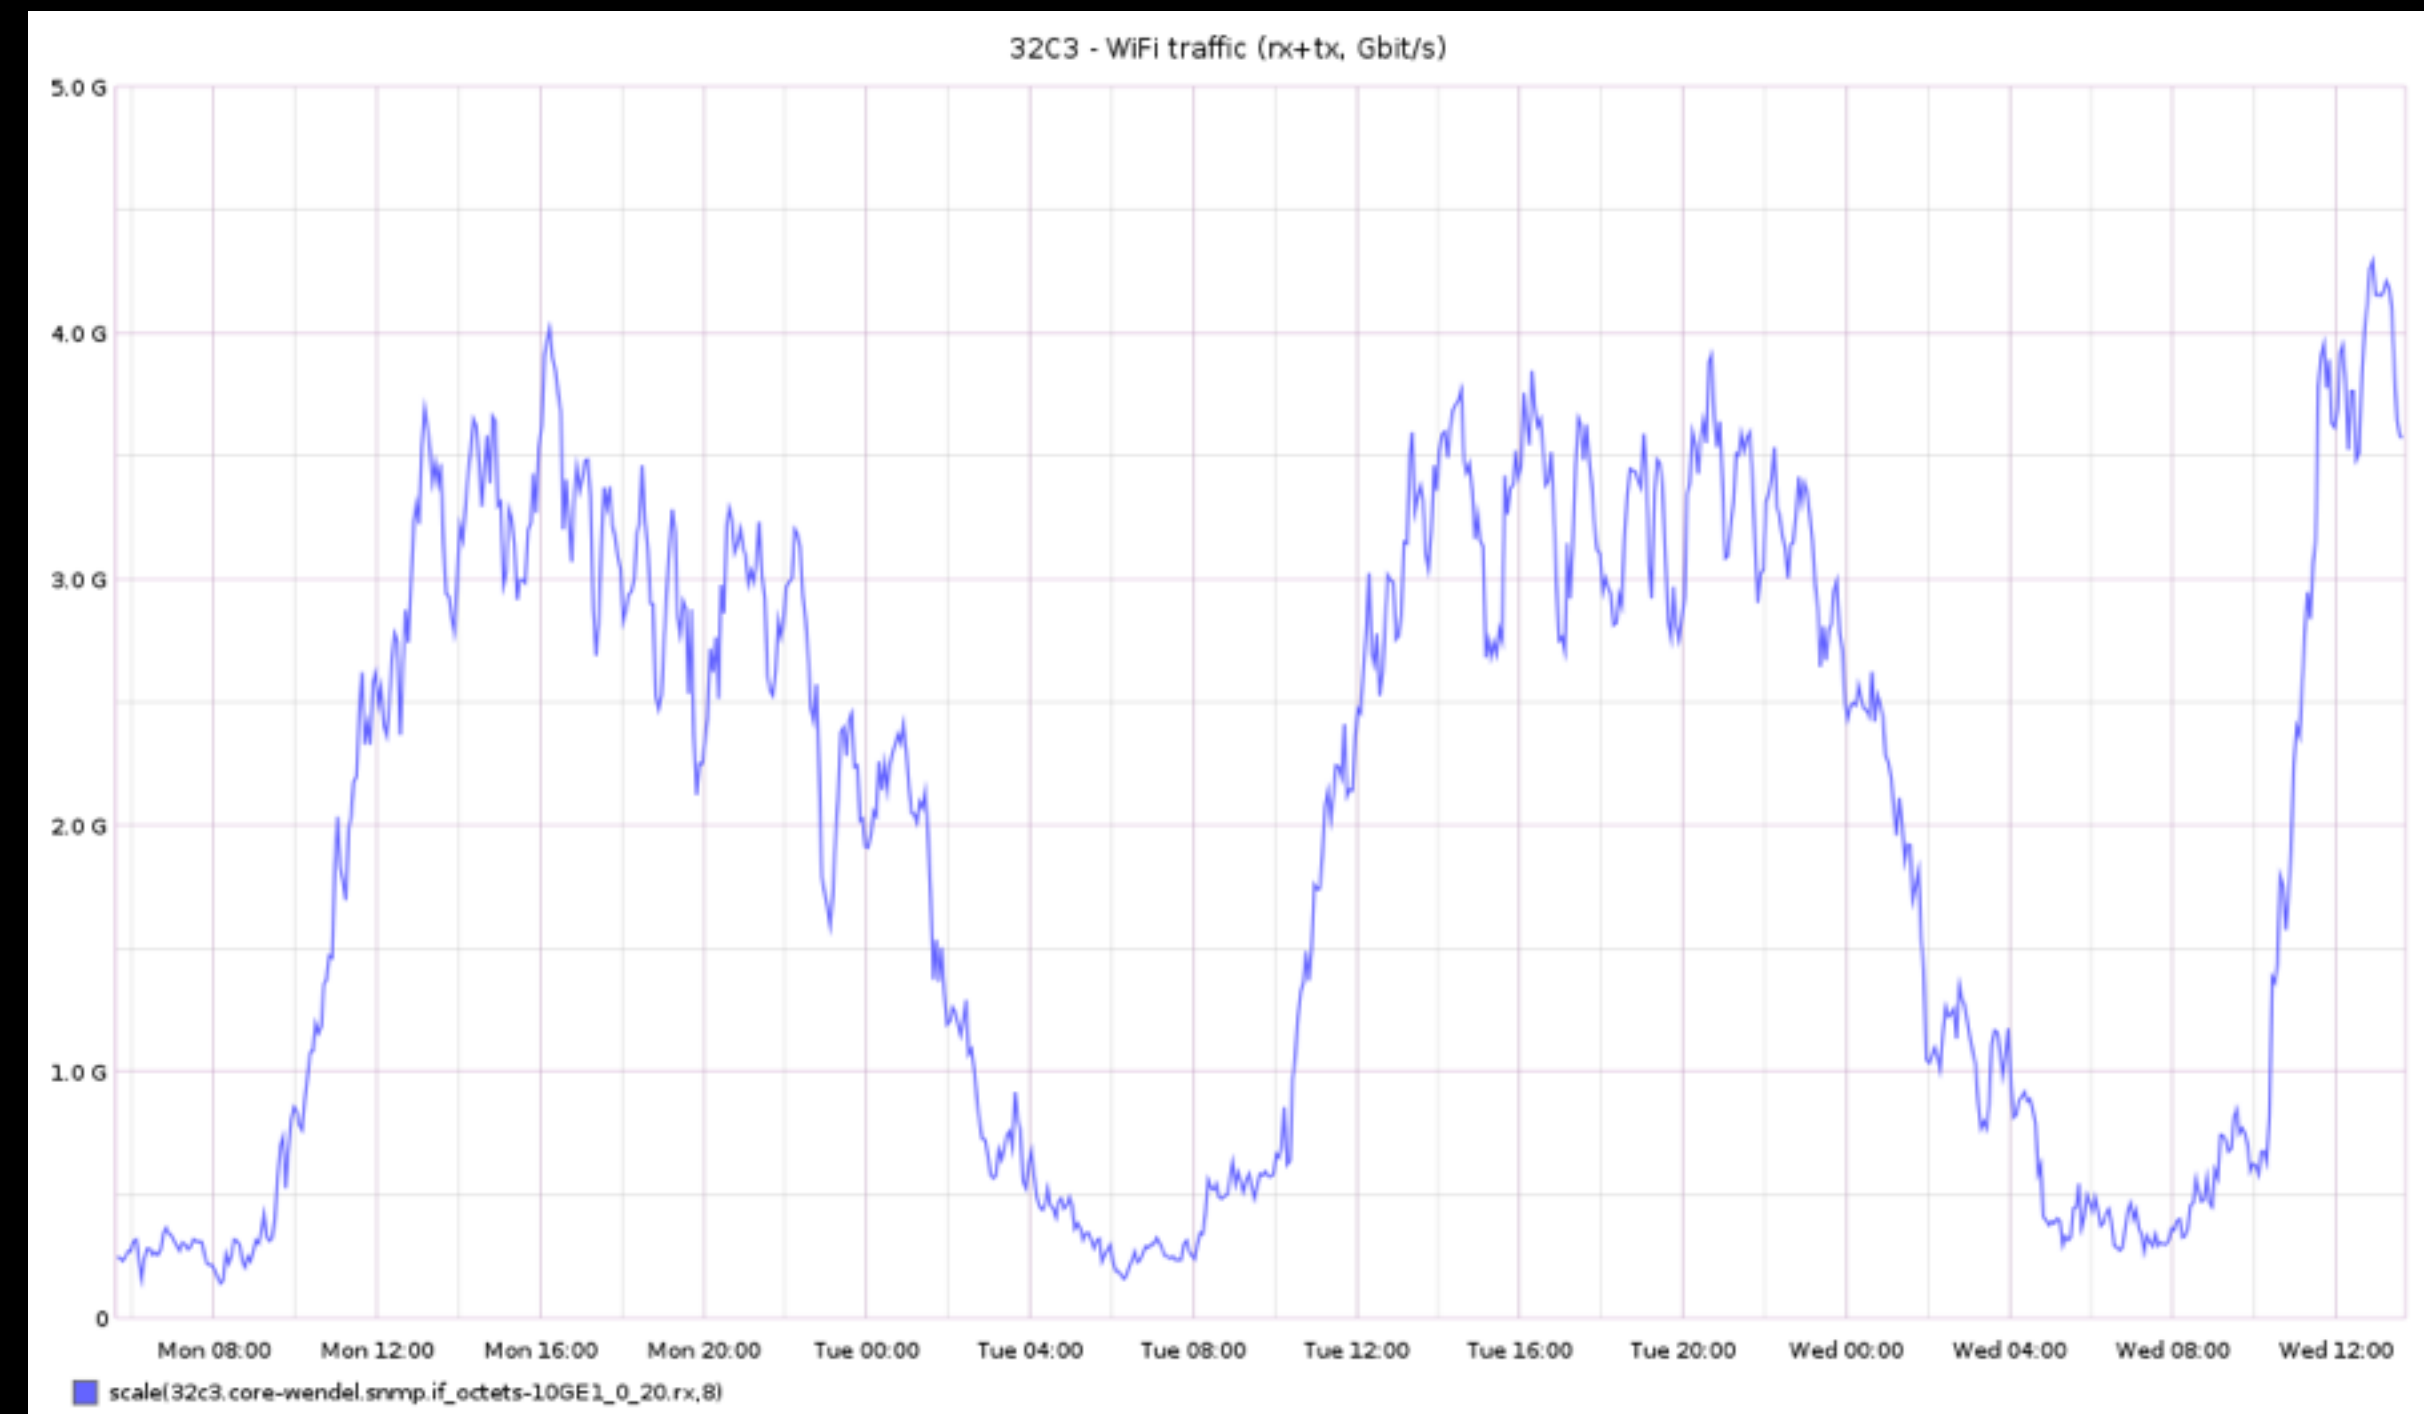

- Android App + Apple + Windows profiles available for 802.1X network this year

Obligatory username statistics

1. anonymous: 1609 (17.3%)
2. 32c3: 886 (9.5%)
3. 32C3: 677 (7.3%)
4. edward: 347 (3.7%)
- ...
7. penis: 82 (0.9%)

WiFi traffic stats

- Average of 3Gbit/s (rx+tx)
- Peak of 4.5Gbit/s (rx+tx)
- Peak of 1.75Gbit/s (rx+tx) in Saal 1 & 2

5GHz airtime usage in Saal 1

WiFi probes deployed

- Deployed 5 OpenWRT & wpa_supplicant-based probes in main rooms
- Automated tests for ICMP, DHCP, HTTP, 802.1X, etc