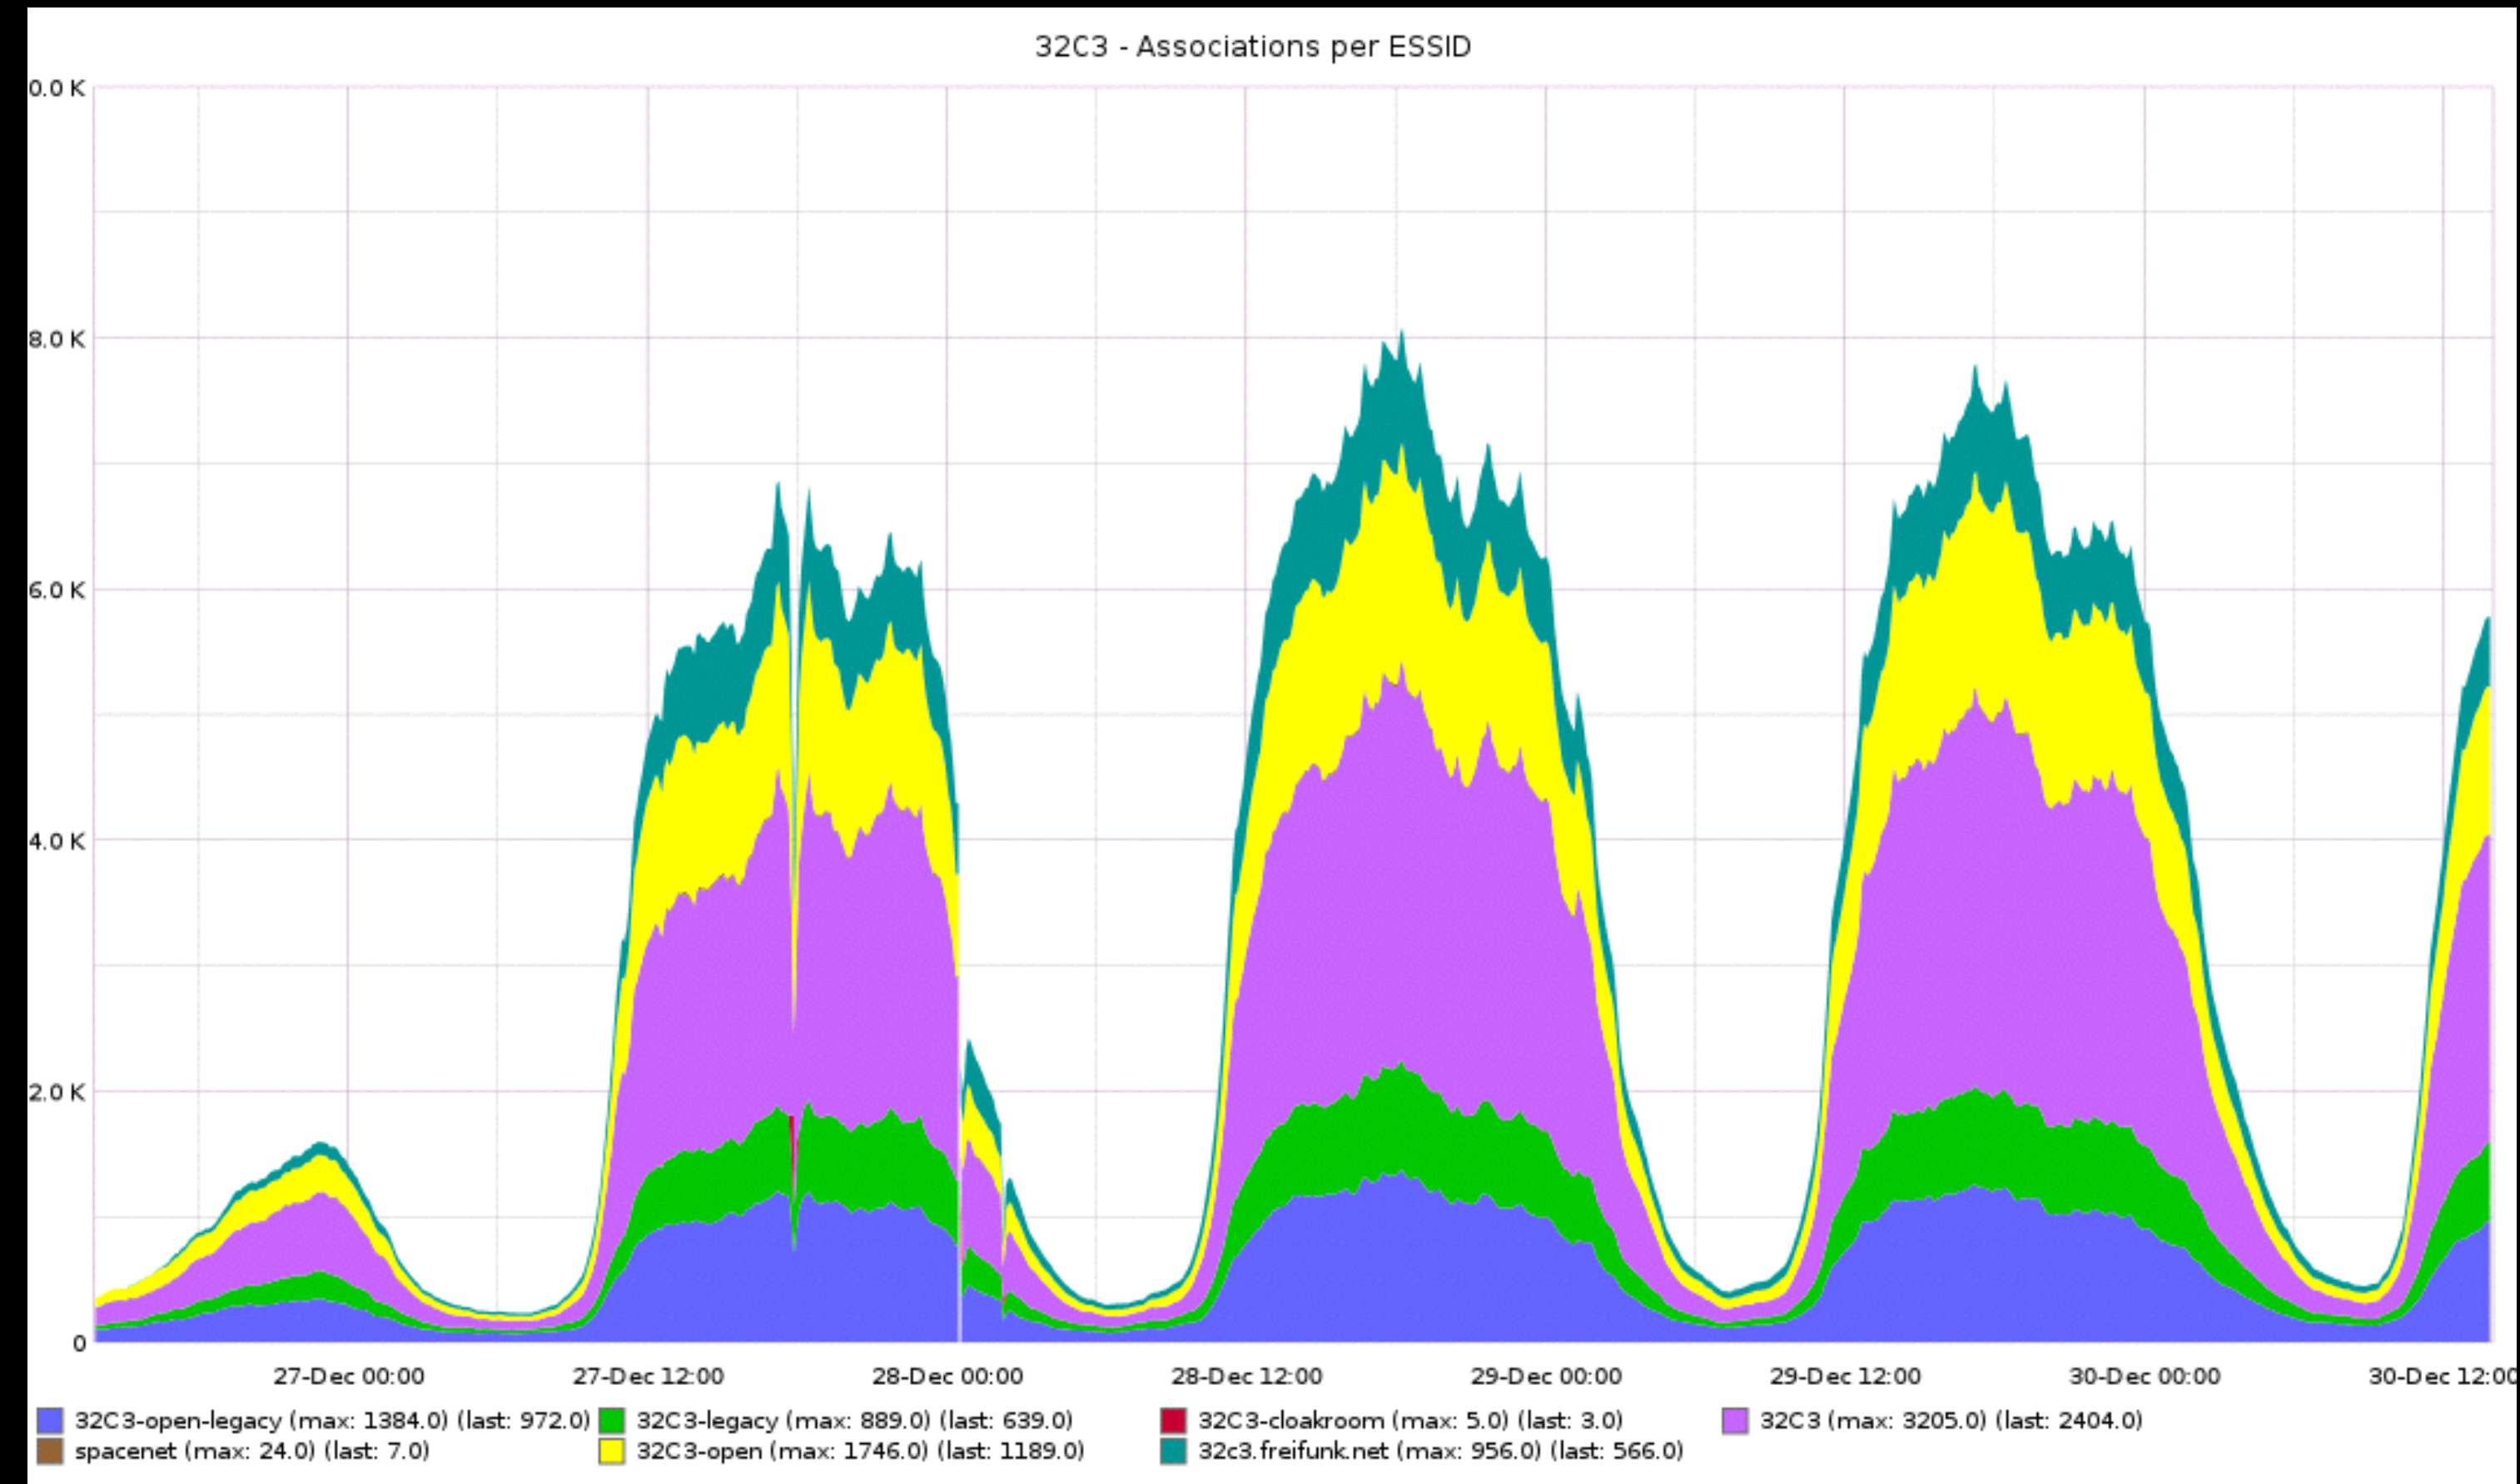

YOLO Colo
shutdown announced

WiFi

Real WiFi

WiFi stats & figures

- 2x Aruba 72xx controllers
- 145 Aruba APs deployed
- 20K unique clients
- Peak of 8150 clients
- 70% clients on 5GHz
- 40% of clients on unencrypted network

- Android App + Apple + Windows profiles available for 802.1X network this year

Obligatory username statistics

1. anonymous: 1609 (17.3%)
2. 32c3: 886 (9.5%)
3. 32C3: 677 (7.3%)
4. edward: 347 (3.7%)
- ...
7. penis: 82 (0.9%)