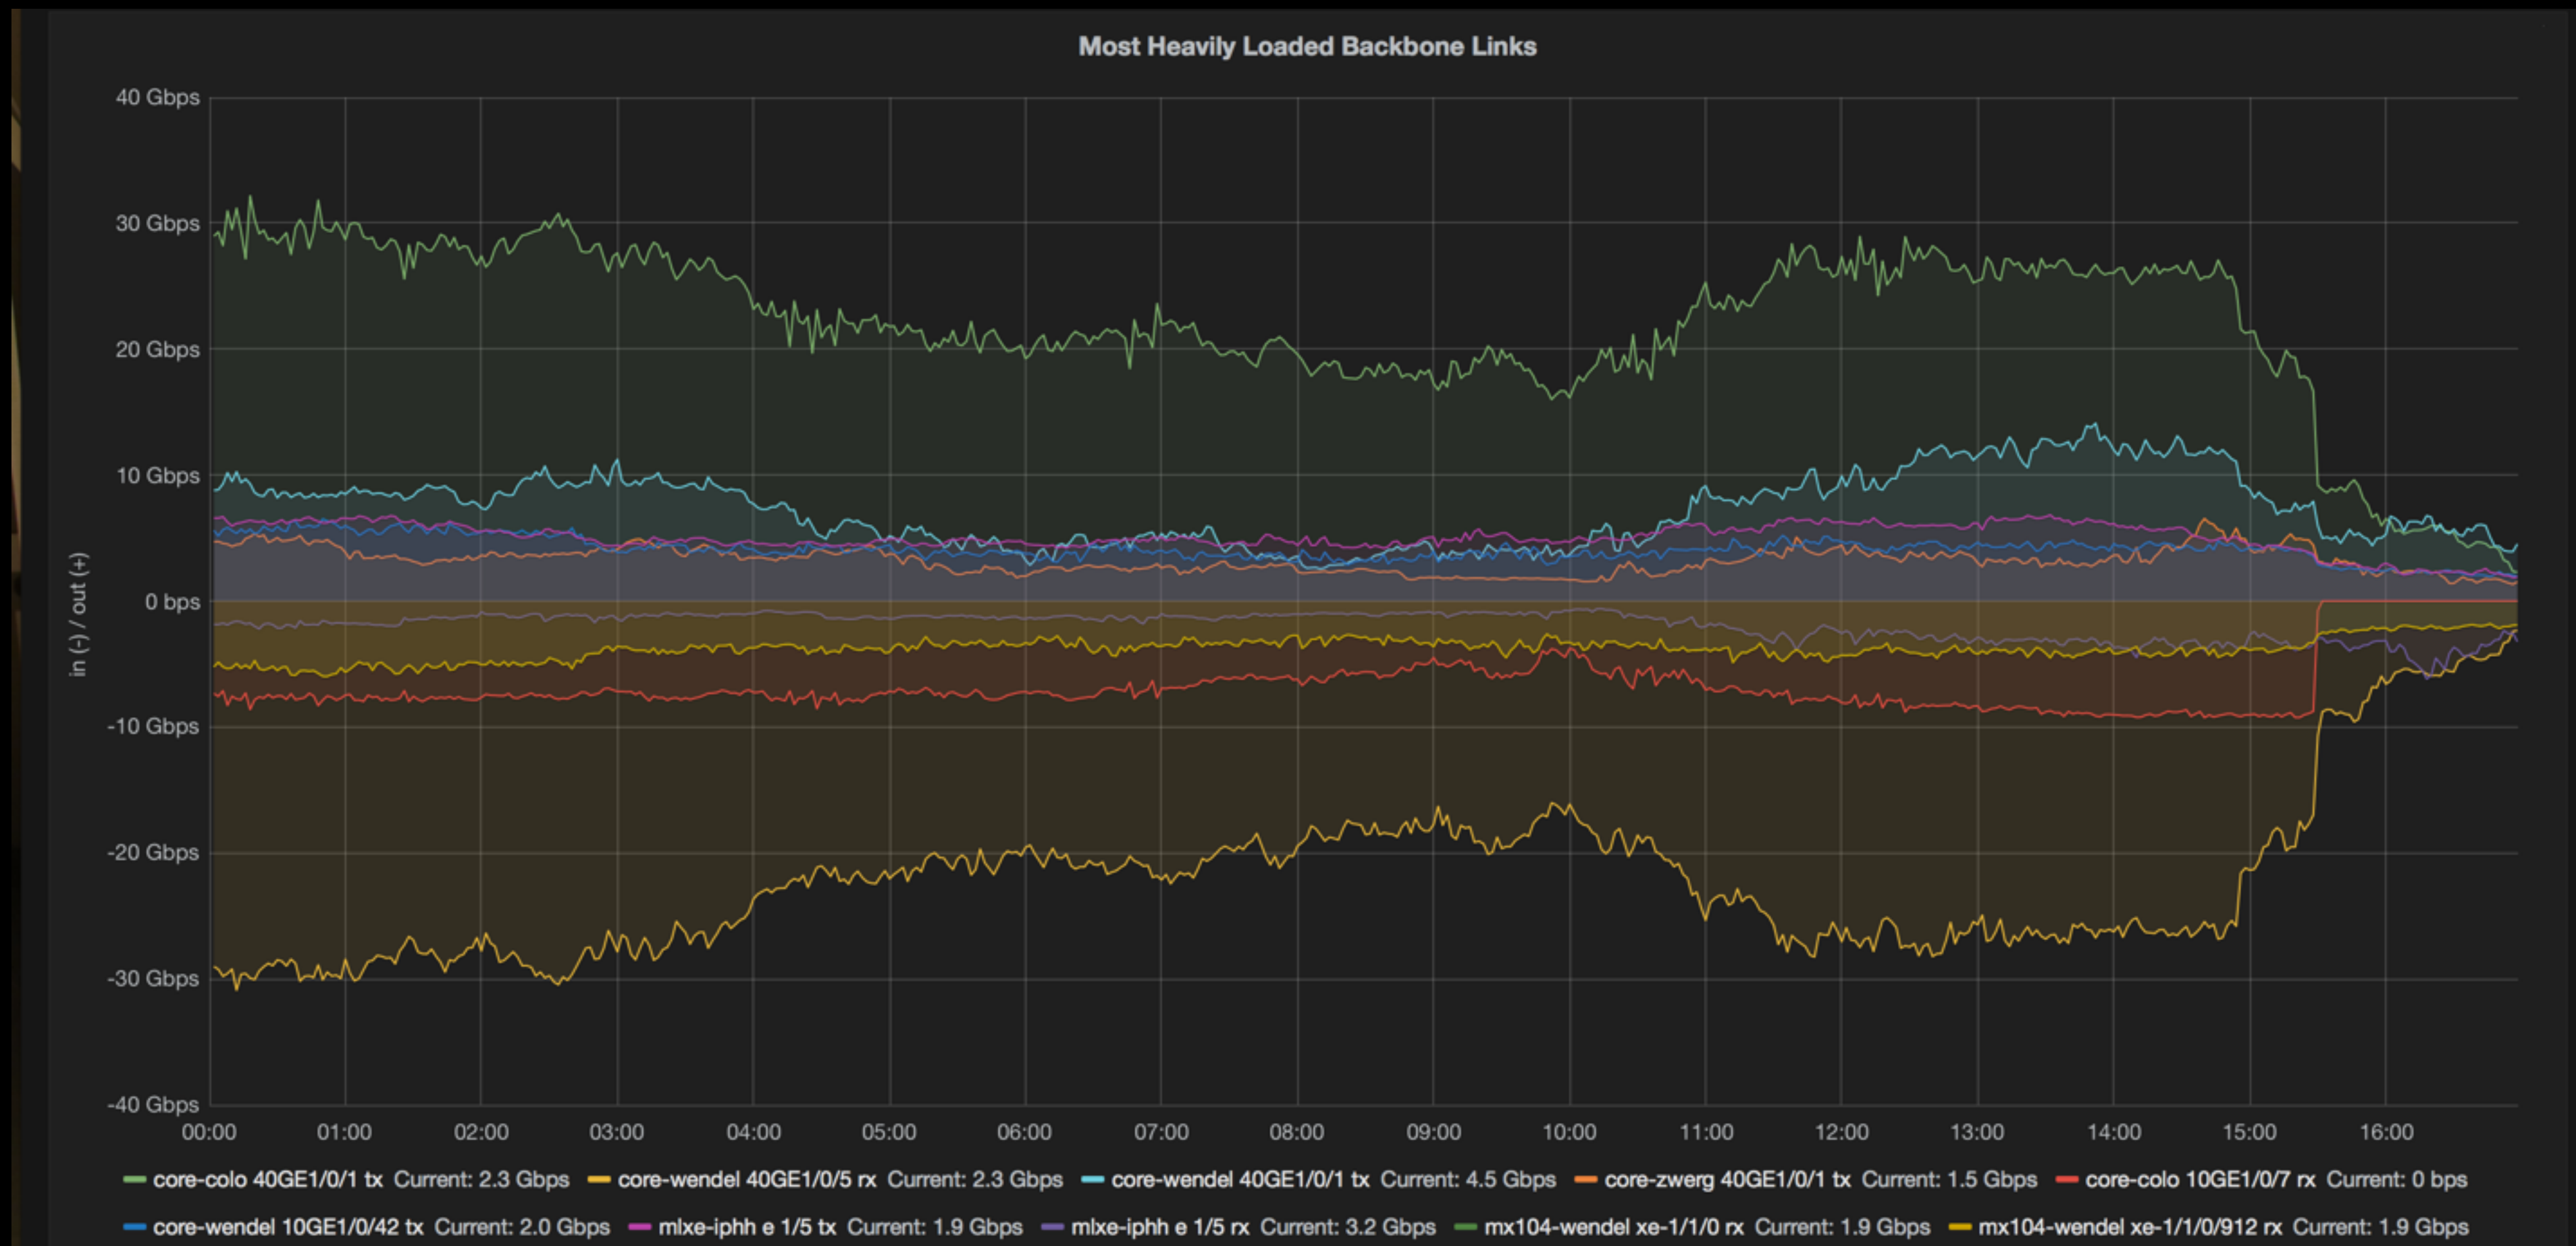

Tier 1 Problems

- Such uplinks:
 - 10GE Deutsche Telekom (CCH)
 - 10GE ECIX (IPHH)
 - 10GE Kaia Global
 - 10GE KPN
 - 10GE LWLcom

Network turbulences

- we finally broke the E600
- DDoS on Yolo Colo
- 100GE turnup with KPN
- IPv6 routing issues with Huawei
- People trying to be funny with our monitoring host

Bla Misc Derp

- Facebook not in Top 200 of Asstats
- Requirements of Colo users
 - “But we need multiple 10GE 1!!!!!!!”
- 40GE Optics over OM2 Multimode Fibre and 190m Maximum outgoing traffic: 21.4 Gbp

WiFi traffic stats

- Average of 3Gbit/s (rx+tx)
- Peak of 4.5Gbit/s (rx+tx)
- Peak of 1.75Gbit/s (rx+tx) in Saal 1 & 2

5GHz airtime usage in Saal 1

WiFi probes deployed

- Deployed 5 OpenWRT & wpa_supplicant-based probes in main rooms
- Automated tests for ICMP, DHCP, HTTP, 802.1X, etc