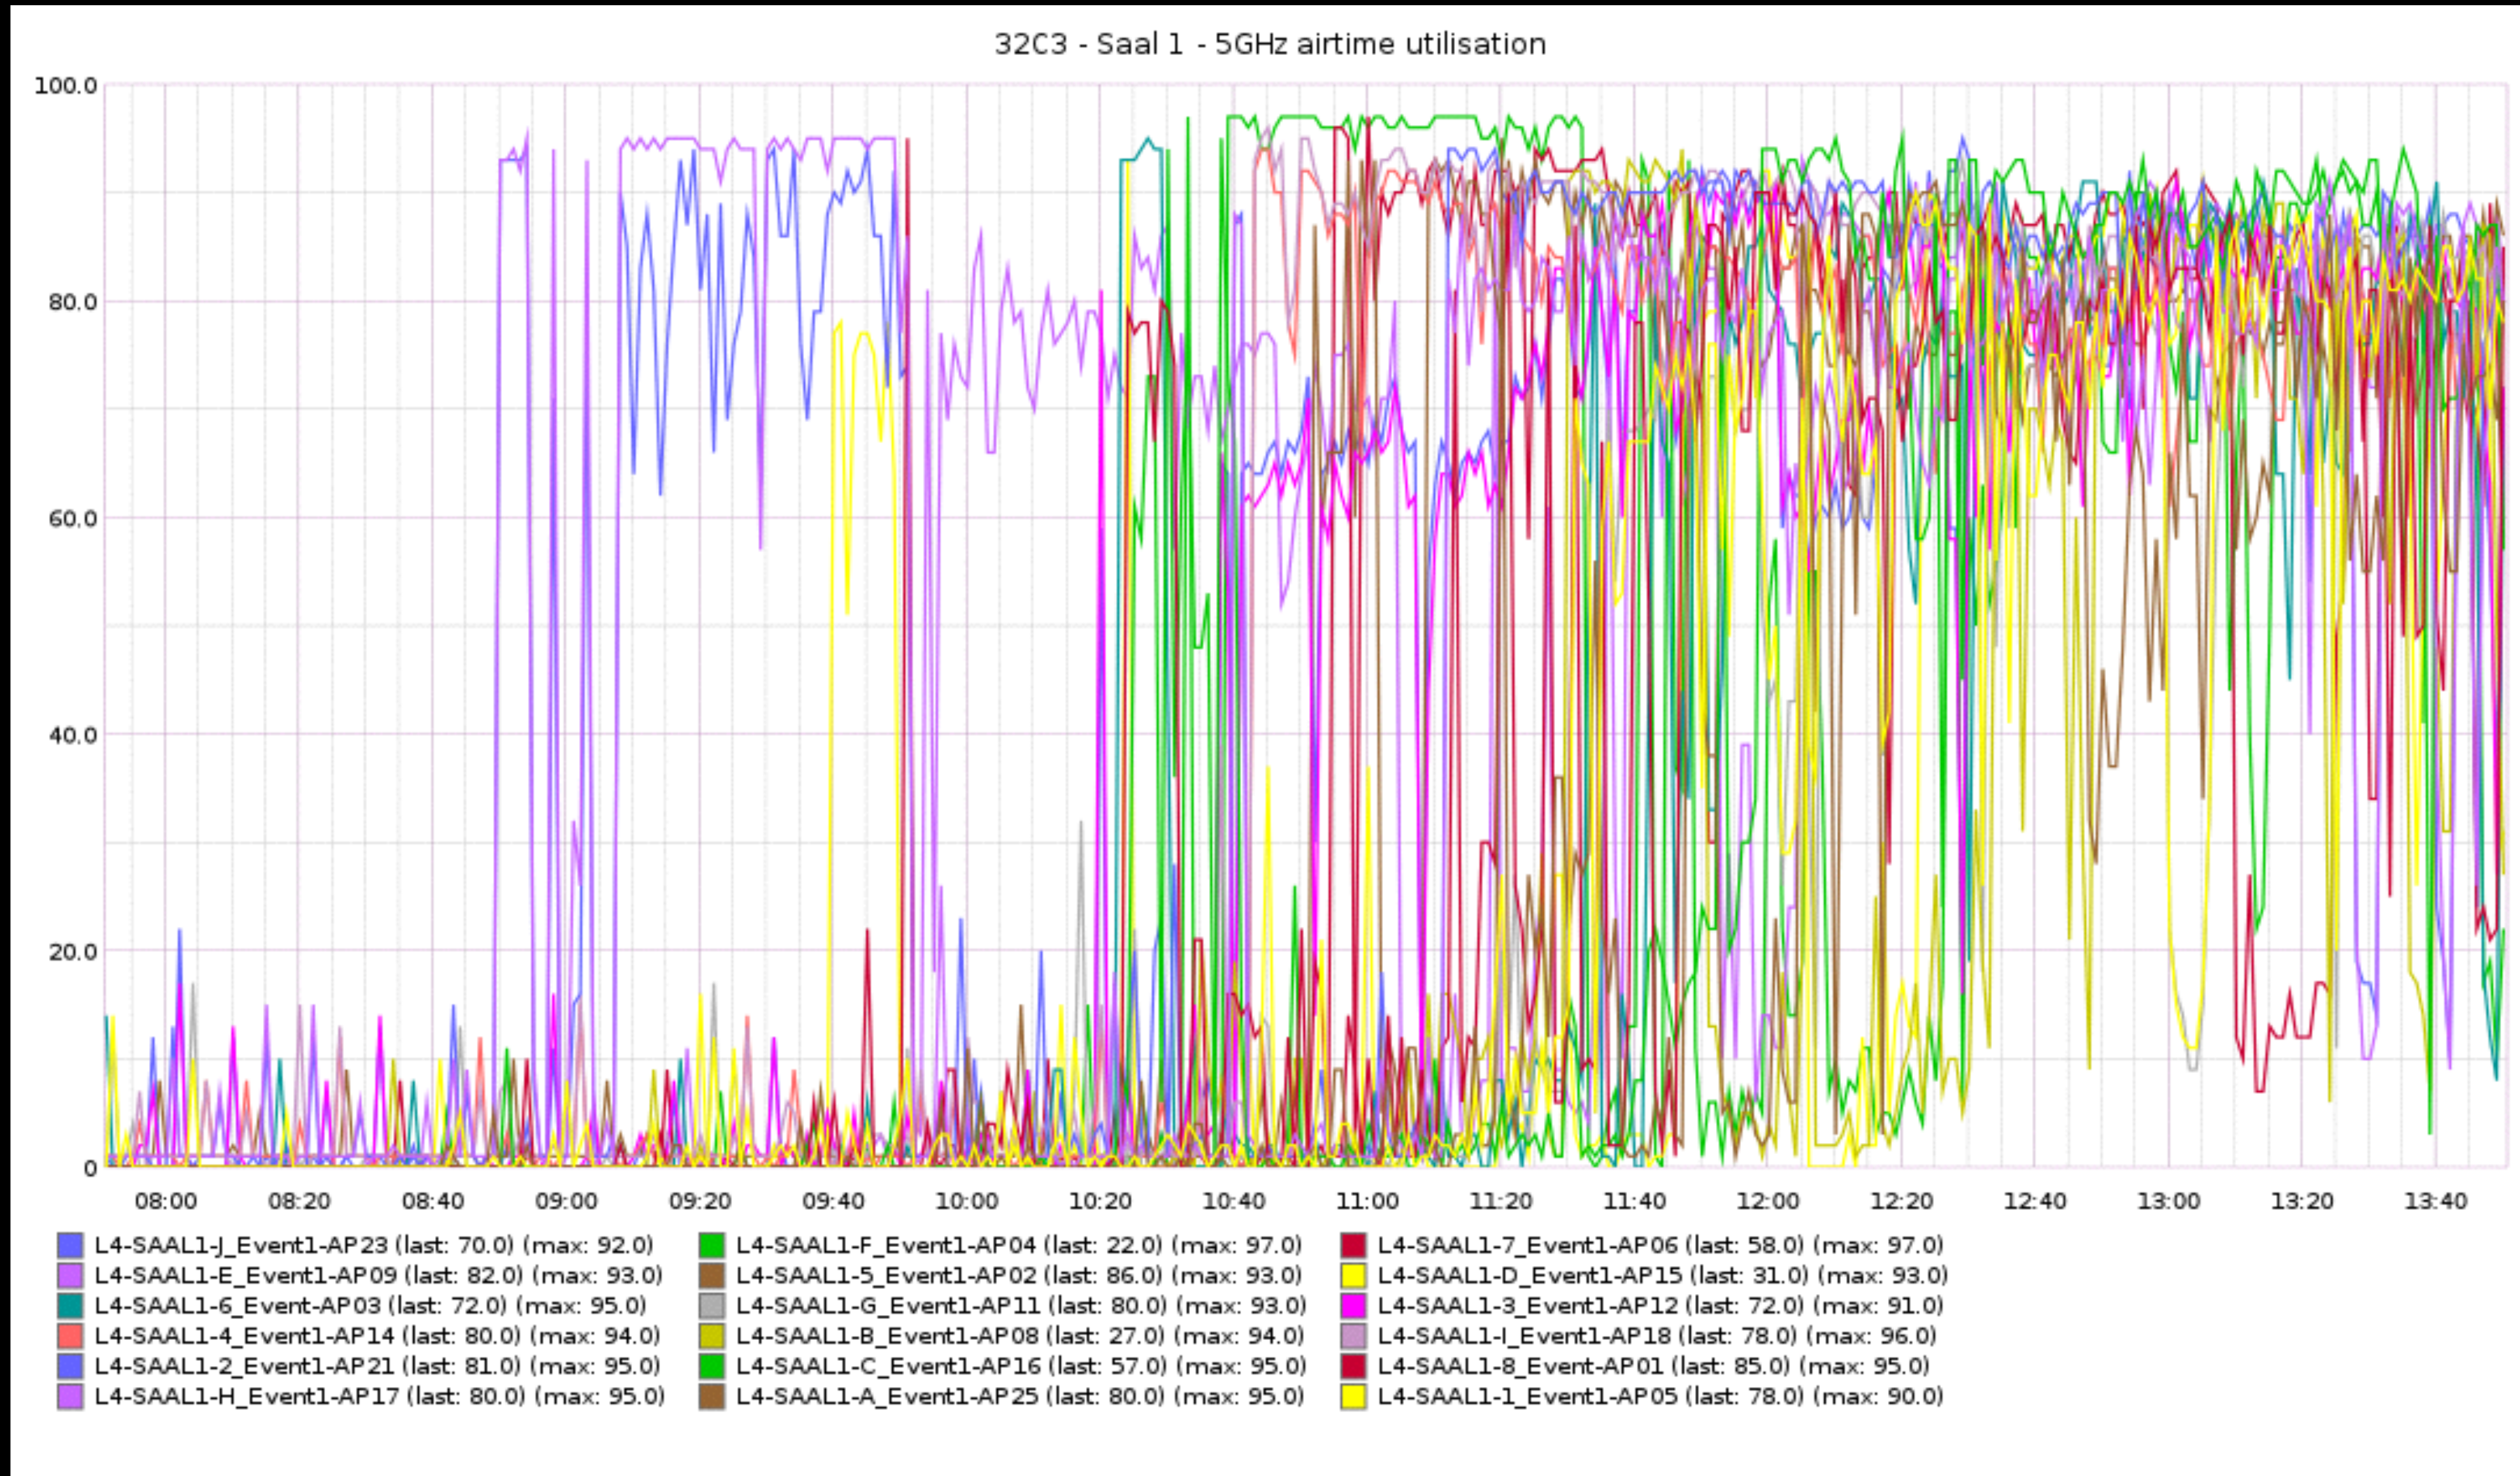

Obligatory device statistics

1. Linux: 4656 (24.1%)
2. Android: 3396 (17.6%)
3. Apple iPhone: 2701 (14%)
4. Apple Mac: 2050 (10.6%)
5. Apple iPad: 637 (3.3%)
6. Windows 7: 400 (2.1%)
7. Motorola Nexus 5: 387 (2%)
8. Intel Corporate: 374 (1.9%)
9. Windows 10: 367 (1.9%)
10. Google Nexus 4: 270 (1.4%)

WiFi traffic stats

- Average of 3Gbit/s (rx+tx)
- Peak of 4.5Gbit/s (rx+tx)
- Peak of 1.75Gbit/s (rx+tx) in Saal 1 & 2

5GHz airtime usage in Saal 1

WiFi probes deployed

- Deployed 5 OpenWRT & wpa_supplicant-based probes in main rooms
- Automated tests for ICMP, DHCP, HTTP, 802.1X, etc